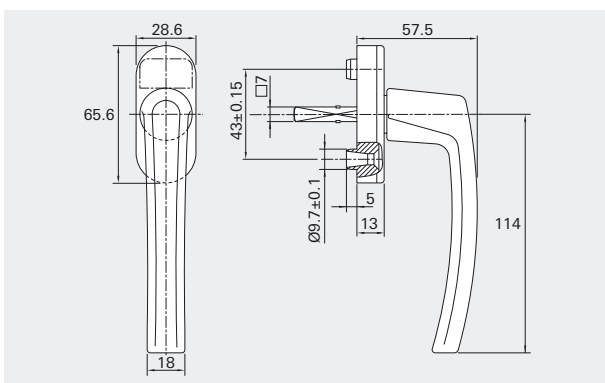

WINDOW HANDLES

RotoLine locking, tilt & turn handles

Colour (& Roto colour code)	Spindle length	Lug Ø	Part number
White (R07.2)	35mm	10mm	228450
Silver (R01.1)	30mm	10mm	228442
Silver (R01.1)	35mm	10mm	228447
Gold (R03.3)	35mm	10mm	228448
Spare key	-	-	327747

RotoLine non-locking, tilt & turn handles

Colour (& Roto colour code)	Spindle length	Lug Ø	Part number
White (R07.2)	35mm	10mm	227808
Silver (R01.1)	30mm	10mm	227897
Gold (R03.3)	32mm	10mm	245628
Gold (R03.3)	35mm	10mm	228431

MK3 espagnolette handles

Gold in-line		White in-line		Chrome in-line	
Spindle	Part no.	Spindle	Part no.	Spindle	Part no.
43mm	335288	43mm	335284	43mm	355532
30mm	335289	30mm	335285	30mm	373658
16mm	335291	16mm	335286	16mm	355084
10mm	335292	10mm	335287	10mm	373657
Cover cap for white espag handle					335301
Cover cap for black espag handle					335302
Key for espag handle					335303