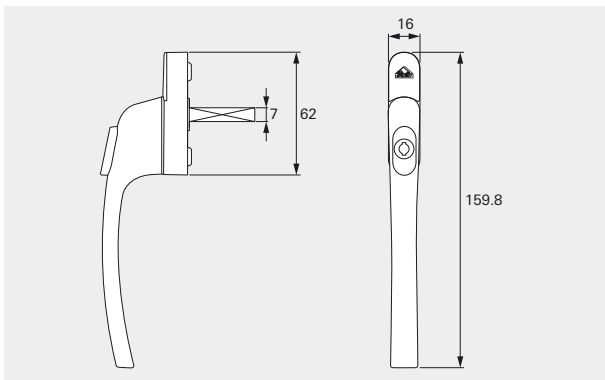

WINDOW HANDLES

RotoLine locking, tilt & turn handles

Colour (& Roto colour code)	Spindle length	Lug Ø	Part number
White (R07.2)	35mm	10mm	228450
Silver (R01.1)	30mm	10mm	228442
Silver (R01.1)	35mm	10mm	228447
Gold (R03.3)	35mm	10mm	228448
Spare key	-	-	327747

RotoLine non-locking, tilt & turn handles

Colour (& Roto colour code)	Spindle length	Lug Ø	Part number
White (R07.2)	35mm	10mm	227808
Silver (R01.1)	30mm	10mm	227897
Gold (R03.3)	32mm	10mm	245628
Gold (R03.3)	35mm	10mm	228431

MK3 espagnolette handles

Gold in-line		White in-line		Chrome in-line	
Spindle	Part no.	Spindle	Part no.	Spindle	Part no.
43mm	335288	43mm	335284	43mm	355532
30mm	335289	30mm	335285	30mm	373658
16mm	335291	16mm	335286	16mm	355084
10mm	335292	10mm	335287	10mm	373657
Cover cap for white espag handle					335301
Cover cap for black espag handle					335302
Key for espag handle					335303