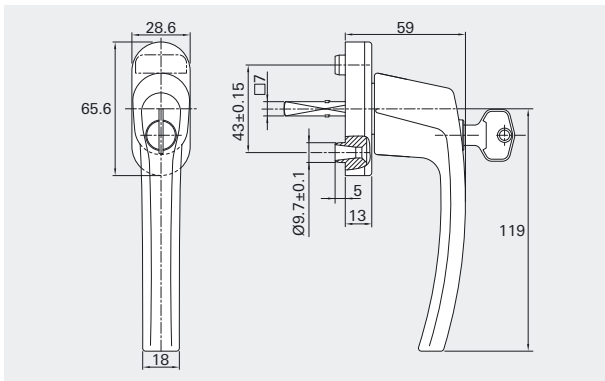

WE OPEN SPACE

WINDOW HANDLES

Roto's window handles are available in varying forms of elegant design. The espagnolette handles are ideal for use with outward opening windows, whilst the tilt & turn handles (pictured) compliment the Royal tilt & turn window systems. They all meet the quality assurance and testing regulations in accordance with RAL-RG 607/9, providing security in the knowledge that each handle has been tested by manual and automatic intervention.

WINDOW HANDLES

RotoLine locking, tilt & turn handles

Colour (& Roto colour code)	Spindle length	Lug Ø	Part number
White (R07.2)	35mm	10mm	228450
Silver (R01.1)	30mm	10mm	228442
Silver (R01.1)	35mm	10mm	228447
Gold (R03.3)	35mm	10mm	228448
Spare key	-	-	327747

RotoLine non-locking, tilt & turn handles

Colour (& Roto colour code)	Spindle length	Lug Ø	Part number
White (R07.2)	35mm	10mm	227808
Silver (R01.1)	30mm	10mm	227897
Gold (R03.3)	32mm	10mm	245628
Gold (R03.3)	35mm	10mm	228431

MK3 espagnolette handles

Gold in-line		White in-line		Chrome in-line	
Spindle	Part no.	Spindle	Part no.	Spindle	Part no.
43mm	335288	43mm	335284	43mm	355532
30mm	335289	30mm	335285	30mm	373658
16mm	335291	16mm	335286	16mm	355084
10mm	335292	10mm	335287	10mm	373657
Cover cap for white espag handle					335301
Cover cap for black espag handle					335302
Key for espag handle					335303