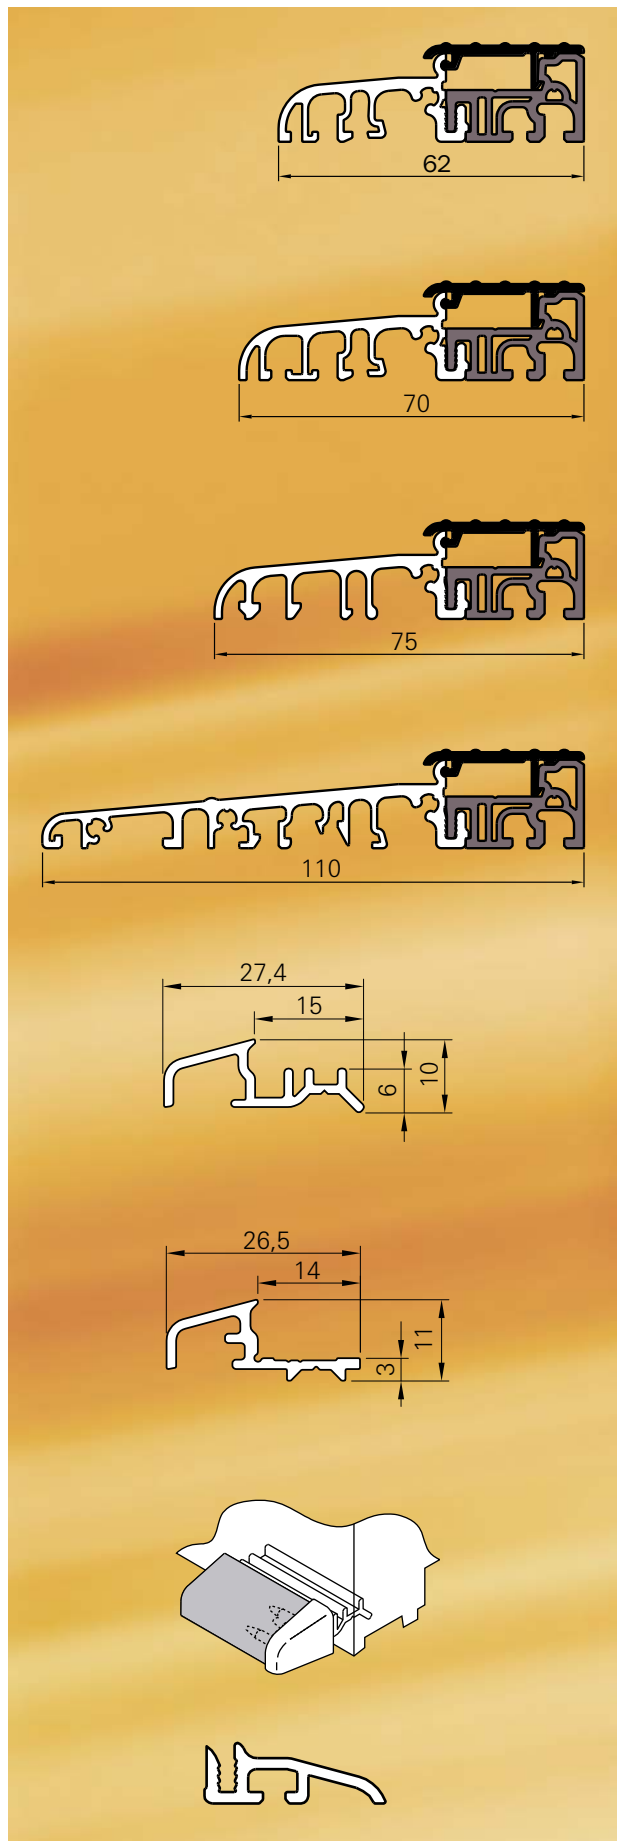

Door Threshold

Integrated solutions for safe thermal insulation

Parts list

Roto part	Description	Min. order qty.
542681	62mm silver threshold	30 metres

Roto part	Description	Min. order qty.
542696	70mm silver threshold	30 metres
549812	70mm bronze threshold	30 metres

Roto part	Description	Min. order qty.
542765	75mm silver threshold	30 metres

Roto part	Description	Min. order qty.
546468	110mm silver threshold	30 metres

Roto part	Description	Min. order qty.
543486	Weather bar v4, silver	30 metres
543489	Weather bar v4, silver	30 metres

Roto part	Description	Min. order qty.
543500	Weather bar v2, silver (1.18 metre lengths)	25 pieces
543499	Weather bar v2, white (3 metre lengths)	30 metres
543509	Weather bar v3, silver (1.18 metre lengths)	25 pieces
543518	Weather bar v1, silver (1.18 metre lengths)	25 pieces

Roto part	Description	Min. order qty.
540403	Drip end cap v1-4, grey	5 pairs
540402	Drip end cap white	5 pairs

Roto part	Description	Min. order qty.
551380	Threshold ramp, silver	1 piece

Roto part	Gasket	Min. order qty.
543428	16mm twin, black	40 meters
543422	16mm single, black	40 meters
543425	20mm single, black	40 meters