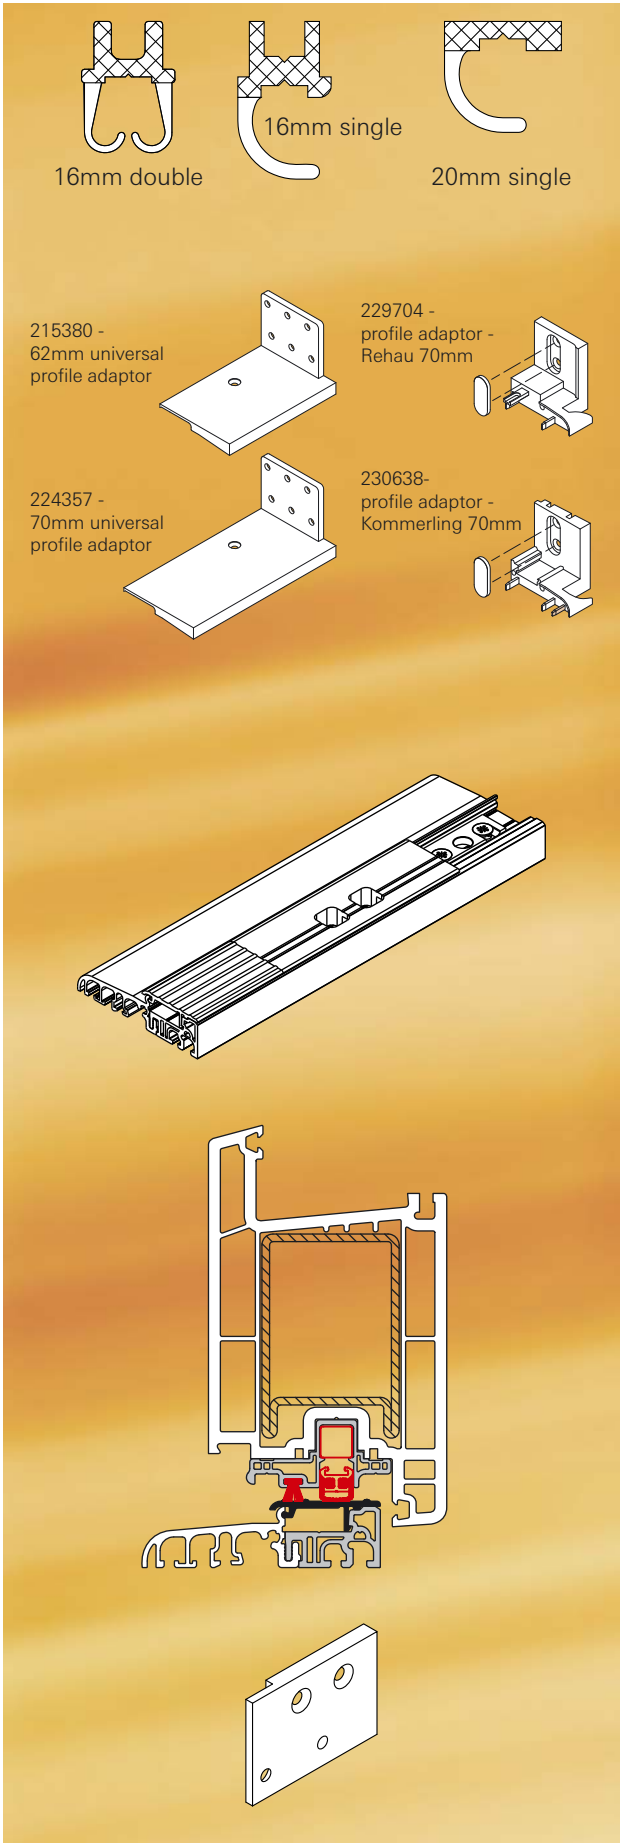

Door Threshold

Integrated solutions for safe thermal insulation

Parts list

Roto part	Description	Min. order qty.
542681	62mm silver threshold	30 metres

Roto part	Description	Min. order qty.
542696	70mm silver threshold	30 metres
549812	70mm bronze threshold	30 metres

Roto part	Description	Min. order qty.
542765	75mm silver threshold	30 metres

Roto part	Description	Min. order qty.
546468	110mm silver threshold	30 metres

Roto part	Description	Min. order qty.
543486	Weather bar v4, silver	30 metres
543489	Weather bar v4, silver	30 metres

Roto part	Description	Min. order qty.
543500	Weather bar v2, silver (1.18 metre lengths)	25 pieces
543499	Weather bar v2, white (3 metre lengths)	30 metres
543509	Weather bar v3, silver (1.18 metre lengths)	25 pieces
543518	Weather bar v1, silver (1.18 metre lengths)	25 pieces

Roto part	Description	Min. order qty.
540403	Drip end cap v1-4, grey	5 pairs
540402	Drip end cap white	5 pairs

Roto part	Description	Min. order qty.
551380	Threshold ramp, silver	1 piece

Roto part	Gasket	Min. order qty.
543428	16mm twin, black	40 meters
543422	16mm single, black	40 meters
543425	20mm single, black	40 meters