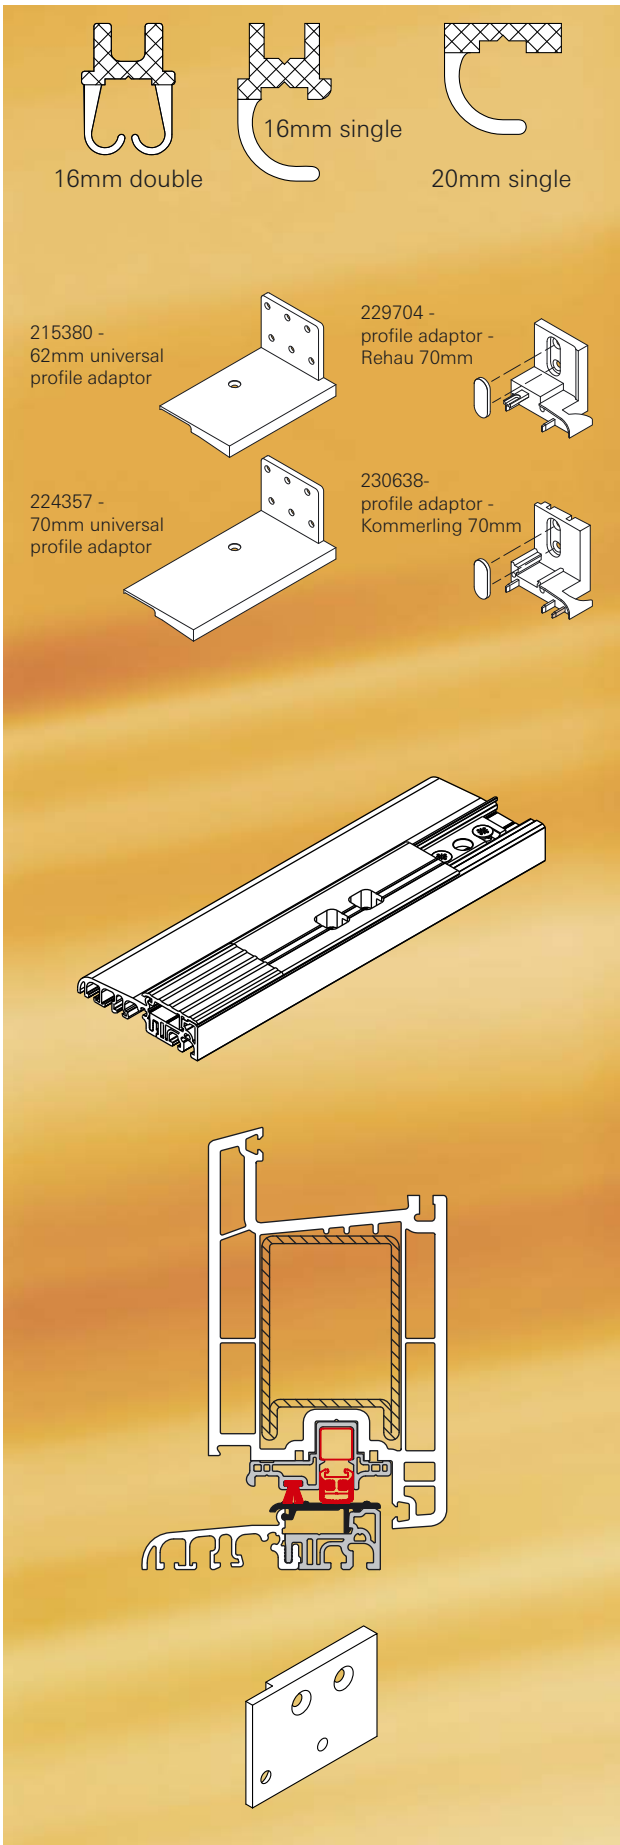

## Parts list

Roto part	Description	Min. order qty.
542681	62mm silver threshold (3 metre lengths)	30 metres

Roto part	Description	Min. order qty.
542696	70mm silver threshold (3 metre lengths)	30 metres

Roto part	Description	Min. order qty.
543486	Weather bar v4, silver (3 metre lengths)	60 metres

543489	Weather bar v4, silver (1.18 metre lengths)	25 pieces
--------	--	-----------

Roto part	Description	Min. order qty.
543500	Weather bar v2, silver (1.18 metre lengths)	25 pieces

543499	Weather bar v2, white (3 metre lengths)	60 metres
--------	--	-----------

543509	Weather bar v3, silver (1.18 metre lengths)	25 pieces
--------	--	-----------

543518	Weather bar v1, silver (1.18 metre lengths)	25 pieces
--------	--	-----------

Roto part	Description	Min. order qty.
540403	Drip end cap v1-4, grey	50 pairs

540402	Drip end cap white	50 pairs
--------	--------------------	----------

Roto part	Description	Min. order qty.
551380	Threshold ramp, silver (3 metre lengths)	60 metres