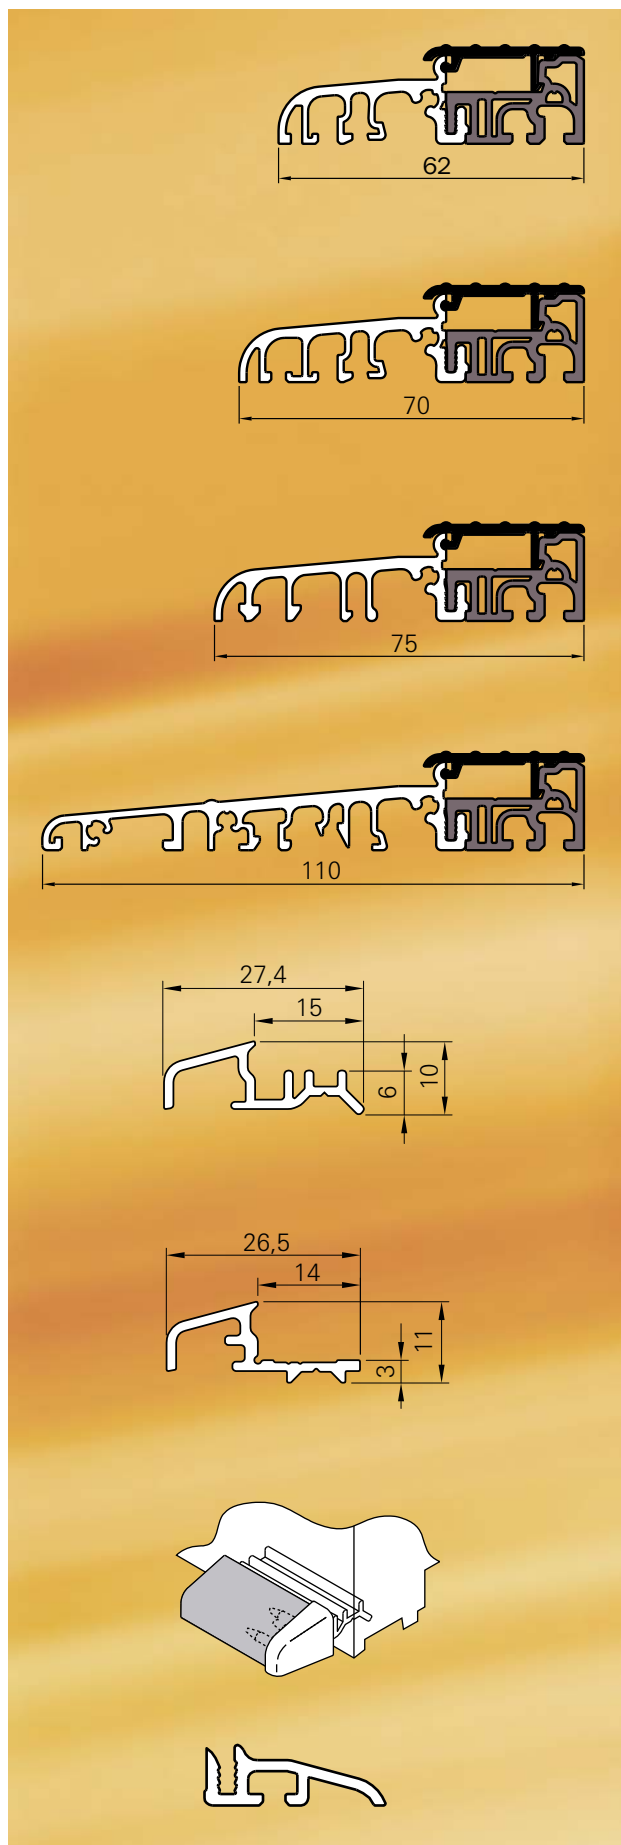

## Parts list

Roto part	Description	Min. order qty.
542681	62mm silver threshold (3 metre lengths)	30 metres

Roto part	Description	Min. order qty.
542696	70mm silver threshold (3 metre lengths)	30 metres

549812	70mm bronze threshold (3 metre lengths)	30 metres
--------	--	-----------

Roto part	Description	Min. order qty.
542765	75mm silver threshold (3 metre lengths)	30 metres

Roto part	Description	Min. order qty.
546468	110mm silver threshold (3 metre lengths)	30 metres

Roto part	Description	Min. order qty.
543486	Weather bar v4, silver (3 metre lengths)	60 metres

543489	Weather bar v4, silver (1.18 metre lengths)	25 pieces
--------	--	-----------

Roto part	Description	Min. order qty.
543500	Weather bar v2, silver (1.18 metre lengths)	25 pieces

Roto part	Description	Min. order qty.
540403	Drip end cap v1-4, grey	50 pairs

540402	Drip end cap white	50 pairs
--------	--------------------	----------

Roto part	Description	Min. order qty.
551380	Threshold ramp, silver (3 metre lengths)	60 metres