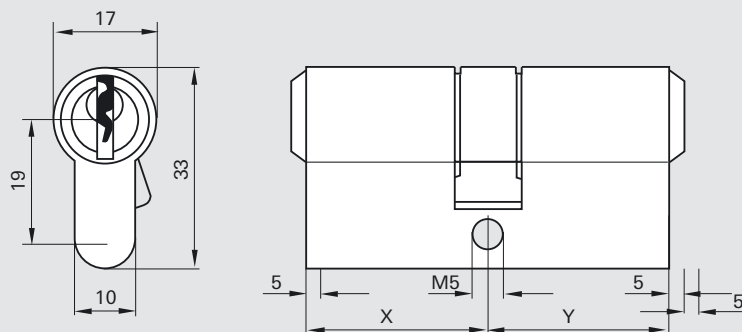

Roto DoorPlus

Profile cylinders

Standard profile cylinders Keyed differently (KD)

Product description:

- 6 pin system with 240,000 combinations
- Cylinder in accordance with EN1303 (locking security, Grade 5)
- Supplied with 3 keys
- Large headed key for ease of use
- M5 x 60mm fitting screw enclosed
- Packaging units: Inner box 24

The required length of the cylinder depends on the door thickness, the position of the lock and the depth of the handle back plate.

Nickel		Brass	
Size X / Y (mm)	Part Number	Size X / Y (mm)	Part Number
35 / 35	349 572	35 / 35	349 621
35 / 40	349 573	35 / 40	349 622
35 / 45	349 574	35 / 45	349 623
35 / 50	349 605	35 / 50	349 624
40 / 40	349 607	40 / 40	349 626
40 / 45	349 608	40 / 45	349 627
40 / 50	349 609	40 / 50	349 628
40 / 55	349 610	40 / 55	349 629
45 / 45	349 611	45 / 45	349 630
45 / 50	349 612	45 / 50	349 631
45 / 55	349 613	45 / 55	349 632
50 / 50	349 614	50 / 50	349 633
Cylinder key blank		349 755	

Standard profile cylinders

Keyed alike (KA)

Product description:

- A single unit contains 2 cylinders and 6 keys, all of which are identical
- 6 pin system with 240,000 combinations
- Cylinder in accordance with EN1303 (locking security, Grade 5)
- Supplied with 3 keys
- Large headed key for ease of use
- M5 x 60mm fitting screw enclosed
- Packaging units: Inner box 12

The required length of the cylinder depends on the door thickness, the position of the lock and the depth of the handle back plate.

Nickel		Brass	
Size X / Y (mm)	Part Number	Size X / Y (mm)	Part Number
35 / 45	378 914		
40 / 40	378 913		
40 / 45	378 945		
40 / 50	378 947	40 / 50	450 568
40 / 55	378 840	40 / 55	382 920
45 / 45	378 946	45 / 45	450 566
45 / 50	378 948	45 / 50	450 567
45 / 55	378 949	45 / 55	457 462
Cylinder key blank			349 755