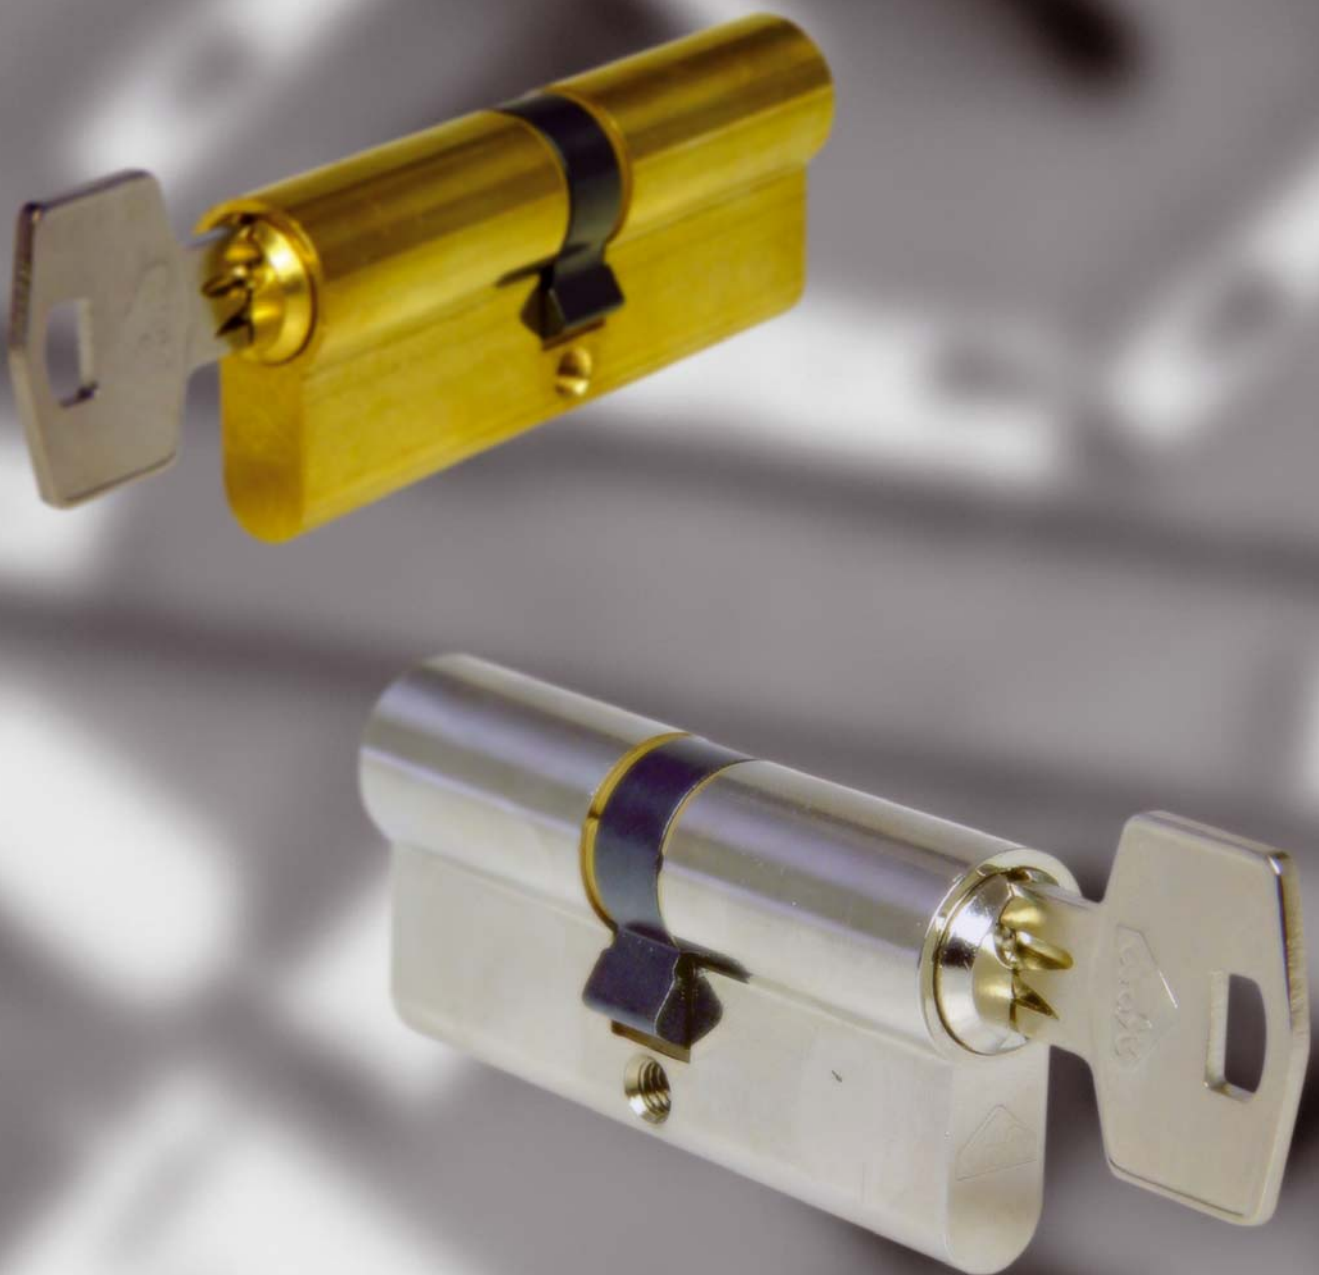

Roto DoorPlus

Profile cylinders

Standard profile cylinders Keyed differently (KD)

Product description:

- 6 pin system with 240,000 combinations
- Cylinder in accordance with EN1303 (locking security, Grade 5)
- Supplied with 3 keys
- Large headed key for ease of use
- M5 x 60mm fitting screw enclosed
- Packaging units: Inner box 24

The required length of the cylinder depends on the door thickness, the position of the lock and the depth of the handle back plate.

Nickel		Brass	
Size X / Y (mm)	Part Number	Size X / Y (mm)	Part Number
35 / 35	349 572	35 / 35	349 621
35 / 40	349 573	35 / 40	349 622
35 / 45	349 574	35 / 45	349 623
35 / 50	349 605	35 / 50	349 624
40 / 40	349 607	40 / 40	349 626
40 / 45	349 608	40 / 45	349 627
40 / 50	349 609	40 / 50	349 628
40 / 55	349 610	40 / 55	349 629
45 / 45	349 611	45 / 45	349 630
45 / 50	349 612	45 / 50	349 631
45 / 55	349 613	45 / 55	349 632
50 / 50	349 614	50 / 50	349 633
Cylinder key blank		349 755	

Standard profile cylinders

Keyed alike (KA)

Product description:

- A single unit contains 2 cylinders and 6 keys, all of which are identical
- 6 pin system with 240,000 combinations
- Cylinder in accordance with EN1303 (locking security, Grade 5)
- Supplied with 3 keys
- Large headed key for ease of use
- M5 x 60mm fitting screw enclosed
- Packaging units: Inner box 12

The required length of the cylinder depends on the door thickness, the position of the lock and the depth of the handle back plate.

Nickel		Brass	
Size X / Y (mm)	Part Number	Size X / Y (mm)	Part Number
35 / 45	378 914		
40 / 40	378 913		
40 / 45	378 945		
40 / 50	378 947	40 / 50	450 568
40 / 55	378 840	40 / 55	382 920
45 / 45	378 946	45 / 45	450 566
45 / 50	378 948	45 / 50	450 567
45 / 55	378 949	45 / 55	457 462
Cylinder key blank			349 755