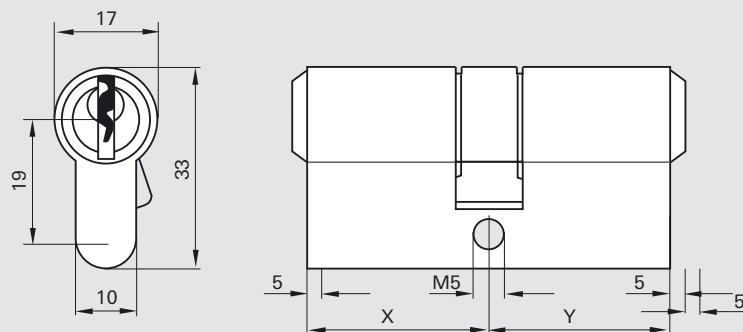

Roto DoorPlus

Profile cylinders

Standard profile cylinders Keyed differently (KD)

Product description:

- 6 pin system with 240,000 combinations
- Cylinder in accordance with EN1303 (locking security, Grade 5)
- Supplied with 3 keys
- Large headed key for ease of use
- M5 x 60mm fitting screw enclosed
- Packaging units: Inner box 24

The required length of the cylinder depends on the door thickness, the position of the lock and the depth of the handle back plate.

Nickel		Brass	
Size X / Y (mm)	Part Number	Size X / Y (mm)	Part Number
35 / 35	349 572	35 / 35	349 621
35 / 40	349 573	35 / 40	349 622
35 / 45	349 574	35 / 45	349 623
35 / 50	349 605	35 / 50	349 624
40 / 40	349 607	40 / 40	349 626
40 / 45	349 608	40 / 45	349 627
40 / 50	349 609	40 / 50	349 628
40 / 55	349 610	40 / 55	349 629
45 / 45	349 611	45 / 45	349 630
45 / 50	349 612	45 / 50	349 631
45 / 55	349 613	45 / 55	349 632
50 / 50	349 614	50 / 50	349 633
Cylinder key blank		349 755	

Standard profile cylinders

Keyed alike (KA)

Product description:

- A single unit contains 2 cylinders and 6 keys, all of which are identical
- 6 pin system with 240,000 combinations
- Cylinder in accordance with EN1303 (locking security, Grade 5)
- Supplied with 3 keys
- Large headed key for ease of use
- M5 x 60mm fitting screw enclosed
- Packaging units: Inner box 12

The required length of the cylinder depends on the door thickness, the position of the lock and the depth of the handle back plate.

Nickel		Brass	
Size X / Y (mm)	Part Number	Size X / Y (mm)	Part Number
35 / 45	378 914		
40 / 40	378 913		
40 / 45	378 945		
40 / 50	378 947	40 / 50	450 568
40 / 55	378 840	40 / 55	382 920
45 / 45	378 946	45 / 45	450 566
45 / 50	378 948	45 / 50	450 567
45 / 55	378 949	45 / 55	457 462
Cylinder key blank			349 755