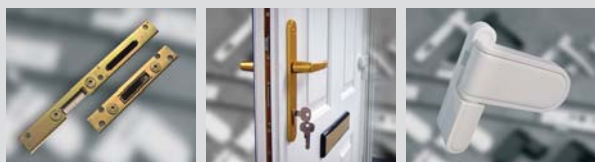

MV D500

THREE PIECE DOOR LOCK RANGE

- MLA (Master Lock smiths association) approved. Dependant on locking points.
- Visible surfaces coated with unique ROTO^{nor} finish.
- Standard 35 mm backset.
- 20 mm travel in the drive train.
- 16 mm faceplate width.
- 2 mm faceplate thickness.
- Reinforced deadbolt.
- Handles & hinges are available to suit.
- 10 year guarantee.

Roto MV D500 is an integrated system of multipoint door locks. Security is provided by a central deadbolt and two hooks located top and bottom. The locks allow the fitting of either a lever/lever handle, or lever/moveable pad, which has the added advantage of preventing unwanted visitors wandering into the home. Further variants within the MV D500 range include mushroom cams, deadbolts and a range of double door options incorporating shootbolts.

MV D500, 3 PIECE DOOR LOCKS

Door locks and range of extensions

Pos.	Description
a	Single spindle door lock centre
b	Split spindle door lock centre

Pos.	Extension description
1	With two compression cams
2	With two security mushroom cams
3	With one compression cam & connection teeth
4	With one deadbolt & two compression cams
5	With one hook & connection teeth
6	With one hook, internal compression cam & teeth
7	With one hook & external compression cam