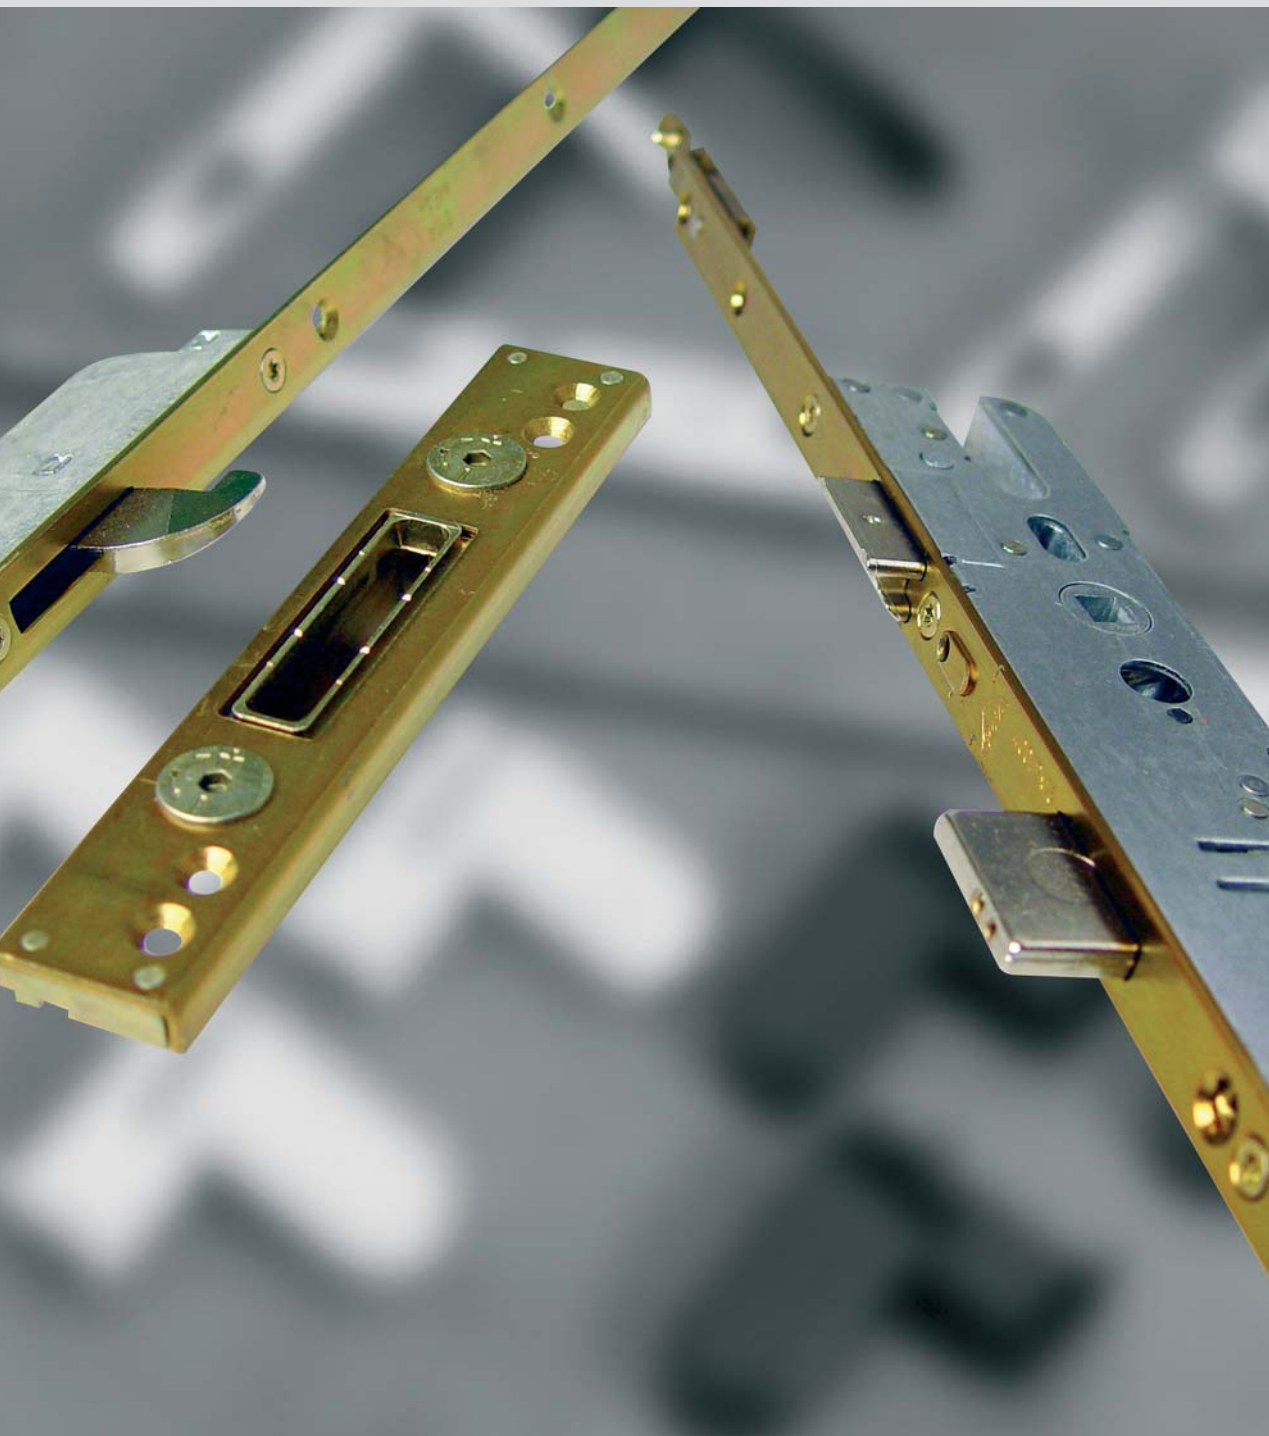

MV D500

THREE PIECE DOOR LOCK RANGE

- MLA (Master Lock smiths association) approved. Dependant on locking points.
- Visible surfaces coated with unique ROTO^{nor} finish.
- Standard 35 mm backset.
- 20 mm travel in the drive train.
- 16 mm faceplate width.
- 2 mm faceplate thickness.
- Reinforced deadbolt.
- Handles & hinges are available to suit.
- 10 year guarantee.

Roto MV D500 is an integrated system of multipoint door locks. Security is provided by a central deadbolt and two hooks located top and bottom. The locks allow the fitting of either a lever/lever handle, or lever/moveable pad, which has the added advantage of preventing unwanted visitors wandering into the home. Further variants within the MV D500 range include mushroom cams, deadbolts and a range of double door options incorporating shootbolts.

MV D500, 3 PIECE DOOR LOCKS

Door locks and range of extensions

Pos.	Description
a	Single spindle door lock centre
b	Split spindle door lock centre

Pos.	Extension description
1	With two compression cams
2	With two security mushroom cams
3	With one compression cam & connection teeth
4	With one deadbolt & two compression cams
5	With one hook & connection teeth
6	With one hook, internal compression cam & teeth
7	With one hook & external compression cam