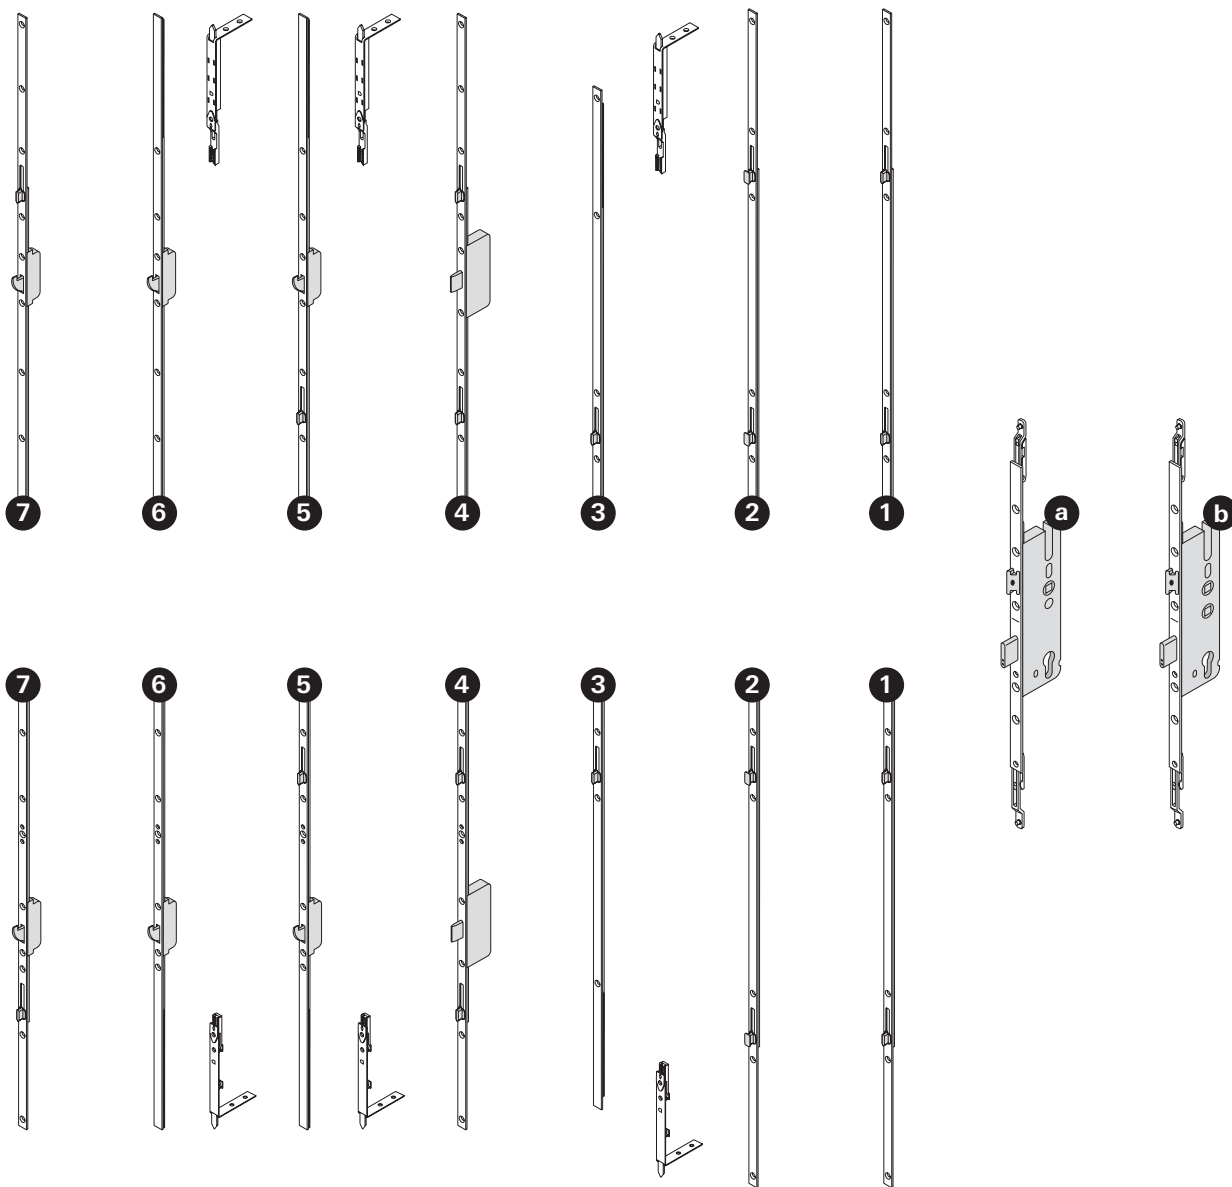

MV D500

THREE PIECE DOOR LOCK RANGE

- MLA (Master Lock smiths association) approved. Dependant on locking points.
- Visible surfaces coated with unique ROTO^{nor} finish.
- Standard 35 mm backset.
- 20 mm travel in the drive train.
- 16 mm faceplate width.
- 2 mm faceplate thickness.
- Reinforced deadbolt.
- Handles & hinges are available to suit.
- 10 year guarantee.

Roto MV D500 is an integrated system of multipoint door locks. Security is provided by a central deadbolt and two hooks located top and bottom. The locks allow the fitting of either a lever/lever handle, or lever/moveable pad, which has the added advantage of preventing unwanted visitors wandering into the home. Further variants within the MV D500 range include mushroom cams, deadbolts and a range of double door options incorporating shootbolts.

MV D500, 3 PIECE DOOR LOCKS

Door locks and range of extensions

Pos.	Description
a	Single spindle door lock centre
b	Split spindle door lock centre

Pos.	Extension description
1	With two compression cams
2	With two security mushroom cams
3	With one compression cam & connection teeth
4	With one deadbolt & two compression cams
5	With one hook & connection teeth
6	With one hook, internal compression cam & teeth
7	With one hook & external compression cam