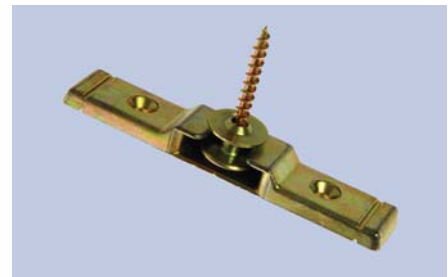

ACCESSORIES

- Available for both doors & windows.
- Provide additional safety & security.
- 10 year guarantee.

The Roto range of window hardware is complemented by a variety of accessories that can be fitted as optional extras to improve security and safety. These include restrictors for windows, window locks and anti-theft claws, as well as anti-jemmying devices to help protect against intrusion.

ACCESSORIES

Restrictor for windows

Suitable for use on inward or outward-opening windows this device restricts the opening by up to 125 mm. It can be installed as either manually-releasable, or by the addition of a screw, fixed to prevent easy release.

Anti-jemmy device

This device provides effective security against the jemmying of a window via a mushroom headed cam which locates into a striker on the frame. It is quick and easy to install.

Tilt only lock

This is an ideal safety feature as it prevents the turning operation of a tilt and turn window.

Royal theft claw

The theft claw provides enhanced security down the hinge side of doors and windows. Once closed, it helps prevent the jemmying of hinges, usually the first point of attack for burglars. The Royal claw fits into a dedicated frame part made from high impact plastic. This keep also gives compression as well as security.