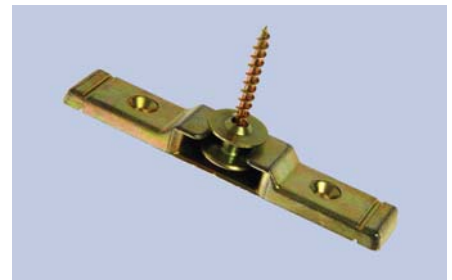

## Restrictor for windows

Suitable for use on inward or outward-opening windows this device restricts the opening by up to 125 mm. It can be installed as either manually-releasable, or by the addition of a screw, fixed to prevent easy release.

## Anti-jemmy device

This device provides effective security against the jemmying of a window via a mushroom headed cam which locates into a striker on the frame. It is quick and easy to install.

## Tilt only lock

This is an ideal safety feature as it prevents the turning operation of a tilt and turn window.

## Royal theft claw

The theft claw provides enhanced security down the hinge side of doors and windows. Once closed, it helps prevent the jemmying of hinges, usually the first point of attack for burglars. The Royal claw fits into a dedicated frame part made from high impact plastic. This keep also gives compression as well as security.