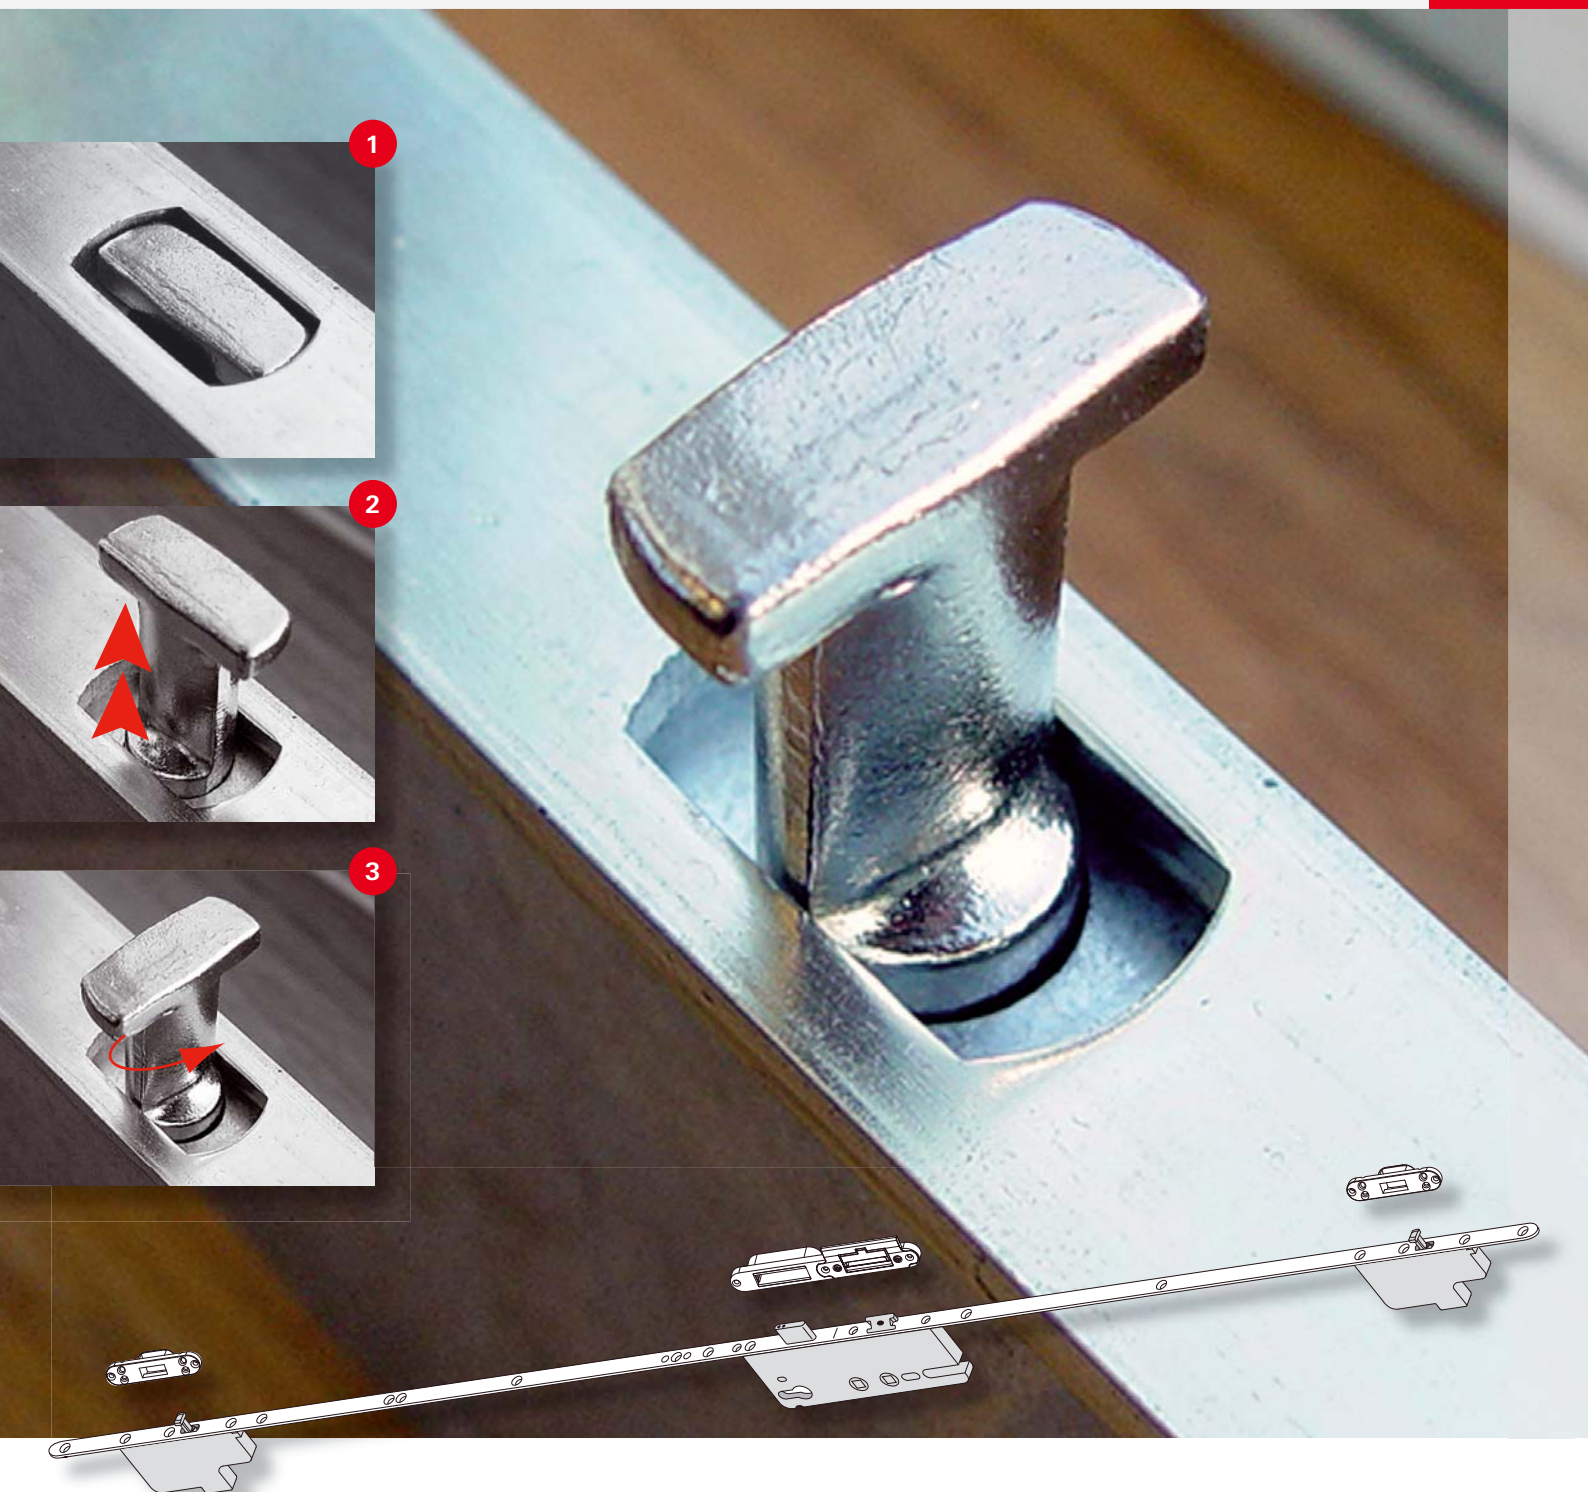

# DoorSafe

## Twist Bolt Door Lock

Exclusively for the timber market comes a brand new form of security. As part of the Roto DoorSafe program the twist bolt door lock provides a reassuring barrier against intrusion. Through a single movement of the handle the T-Bolt is thrown and turned, creating an extremely effective form of compression and security.

The centre case also provides additional security via a sprung latch and central deadbolt, incorporating anti-saw pins.

**Twist Bolt Door Lock.** The latest development in the range of door hardware from Roto.